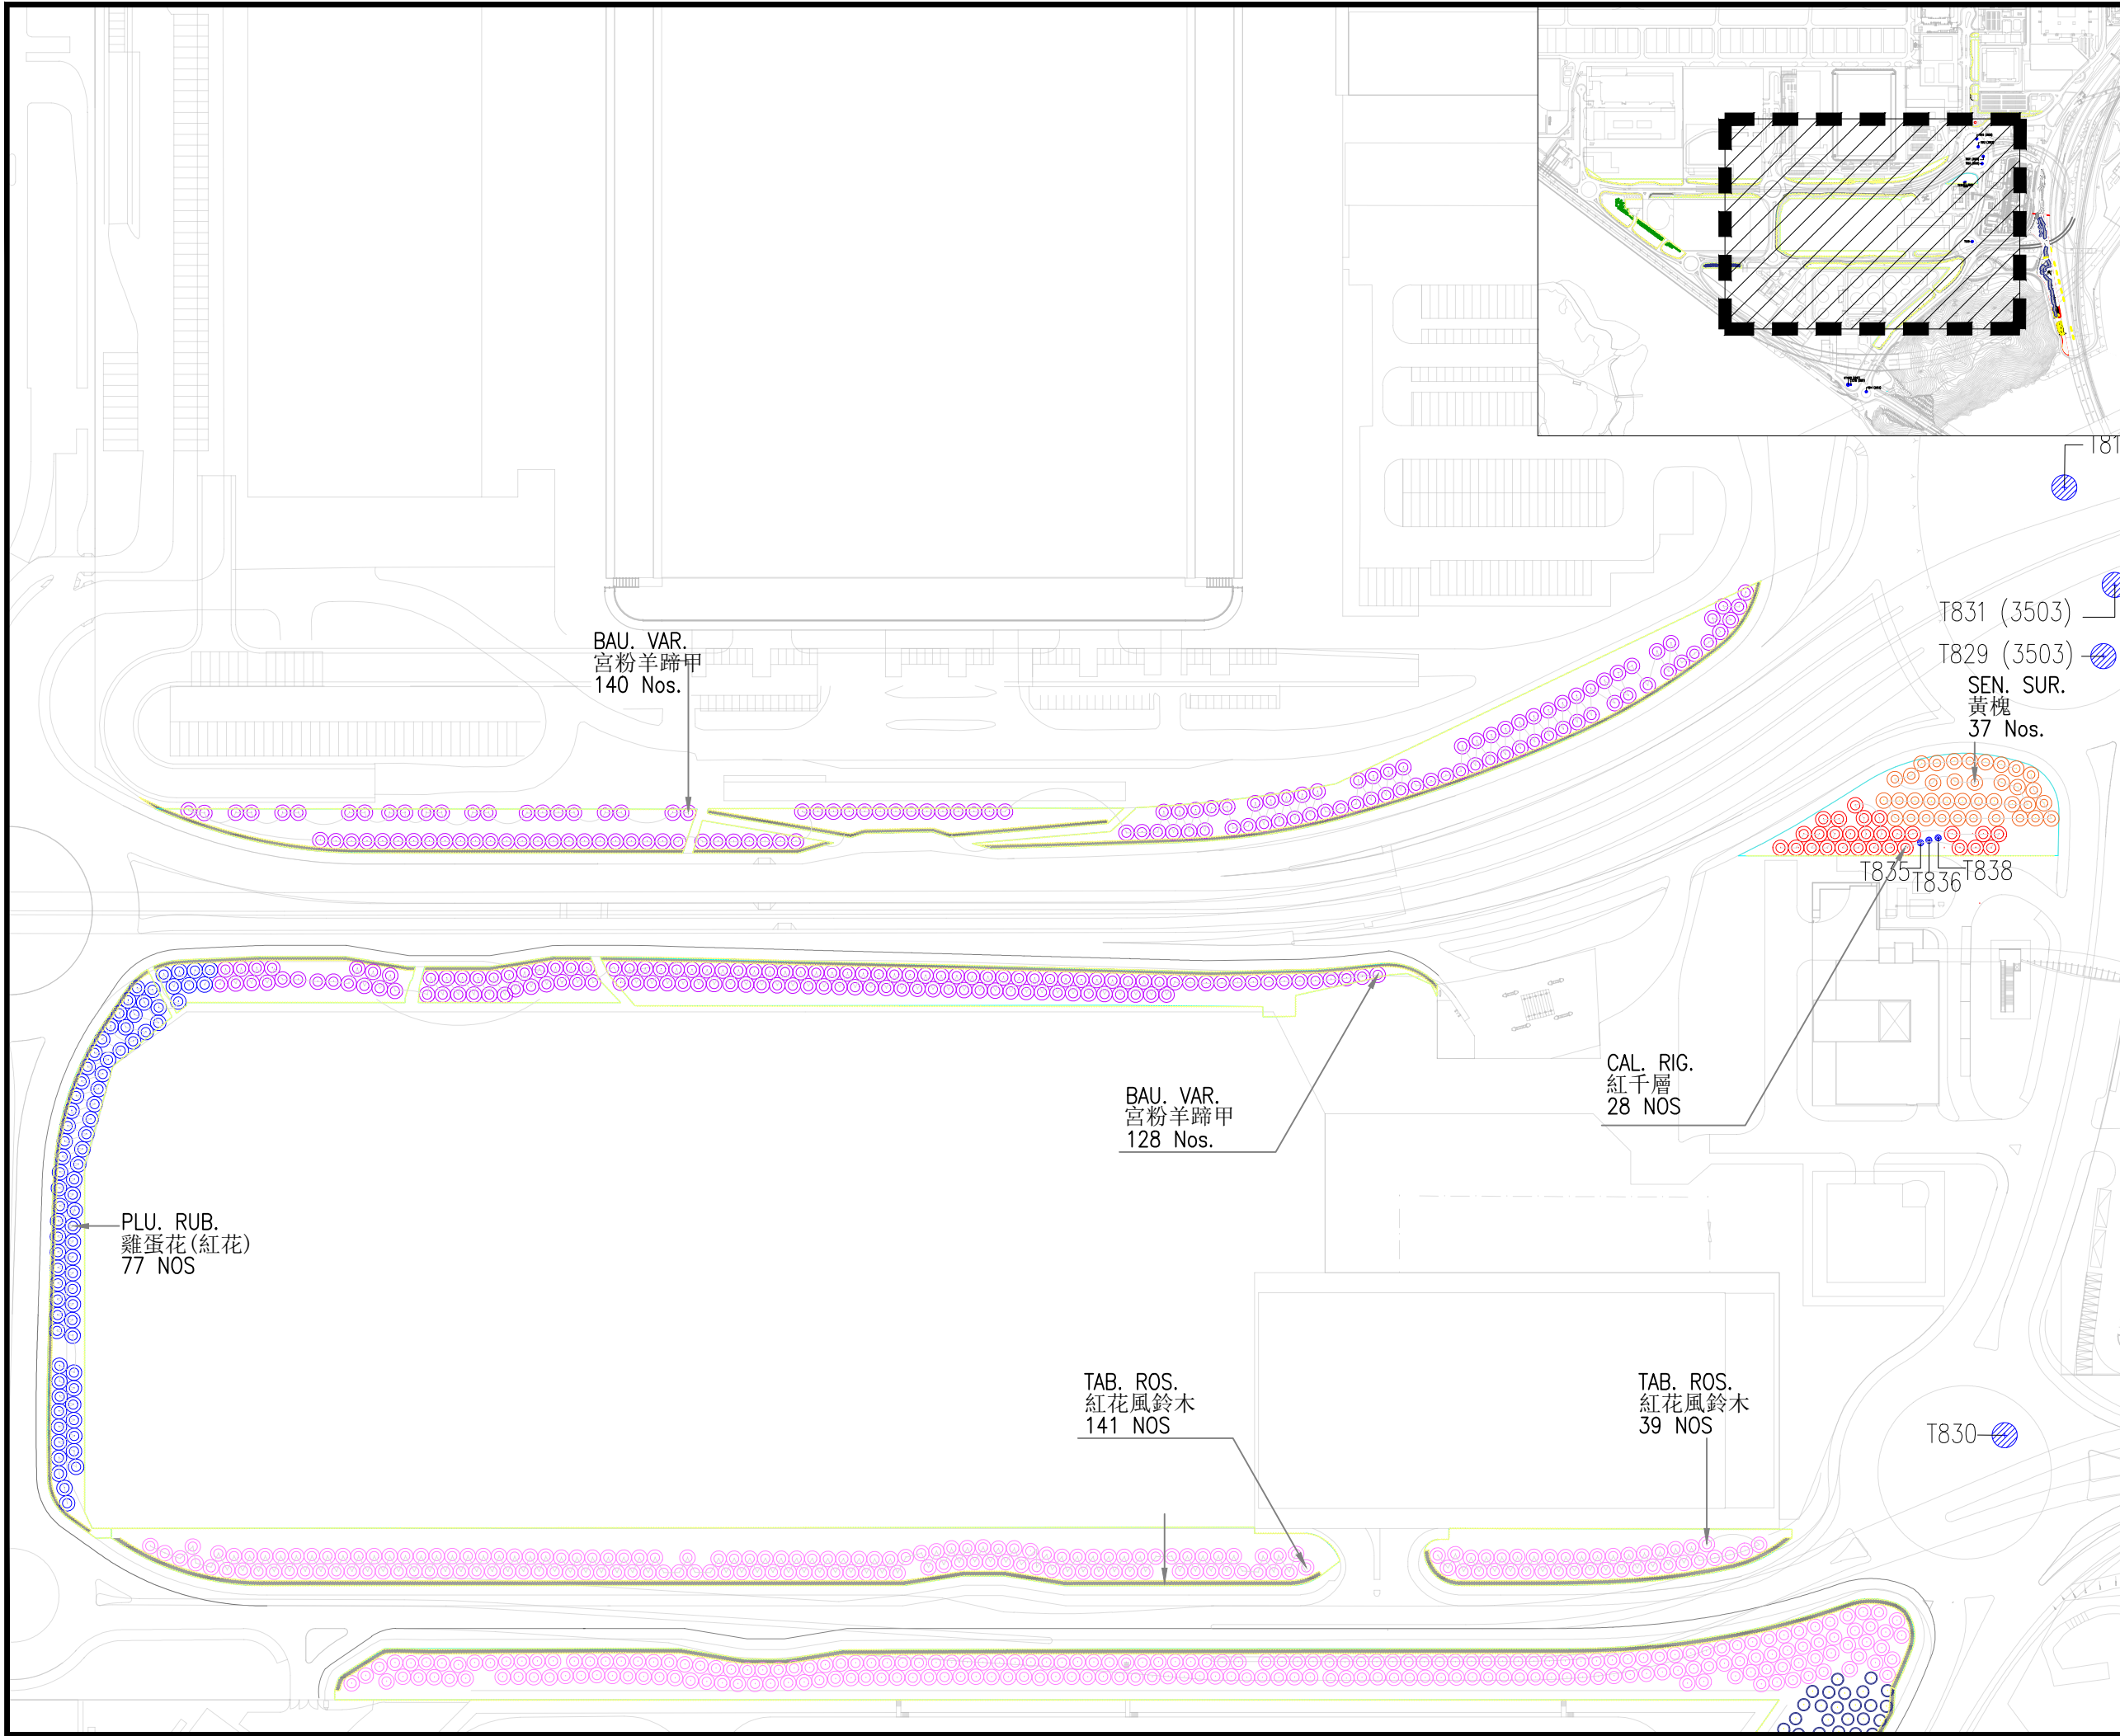

LEGEND

- DEL. REG. 鳳凰木
- CRA. UNI. 樹頭菜
- TAB. ROS. 紅花風鈴木
- BAU. VAR. 宮粉羊蹄甲
- PLU. RUB. 雞蛋花(紅花)
- LAG. SPE. 大花紫薇
- SEN. SUR. 黃槐
- CAL. RIG. 紅千層
- TAB. CHR. 黃花風鈴木
- PRU. SUB. 廣州櫻
- TRANSPLANTED TREE RECIPIENT LOCATION

REVISION

SUFFIX	DESCRIPTION	DRAWN	CHECKED	DATE

CLIENT / ARCHITECT

**AIRPORT AUTHORITY
HONG KONG**

PROJECT NAME

Hong Kong International Airport
3RS Environmental Permit Consultancy
Services - Landscape and Visual Plan

DRAWING TITLE

COMPENSATORY PLANTING PLANS &
TRANSPLANTED TREES RECIPIENT
LOCATIONS (2 OF 8)

DRAWING INFORMATION

PROJECT NUMBER	0313181	
DRAWING NUMBER	CP_2	REVISION 14 OCT 2022
FILE NAME	DATE	
DESIGN / DRAWN BY	JL	REVIEWED BY TF

SCALE

1:2000 @ A3

Environmental Resources Management
2509, 25/F, One Harbourfront,
18 Tak Fung Street, Hungghom, Kowloon,
Hong Kong

COPYRIGHT RESERVED