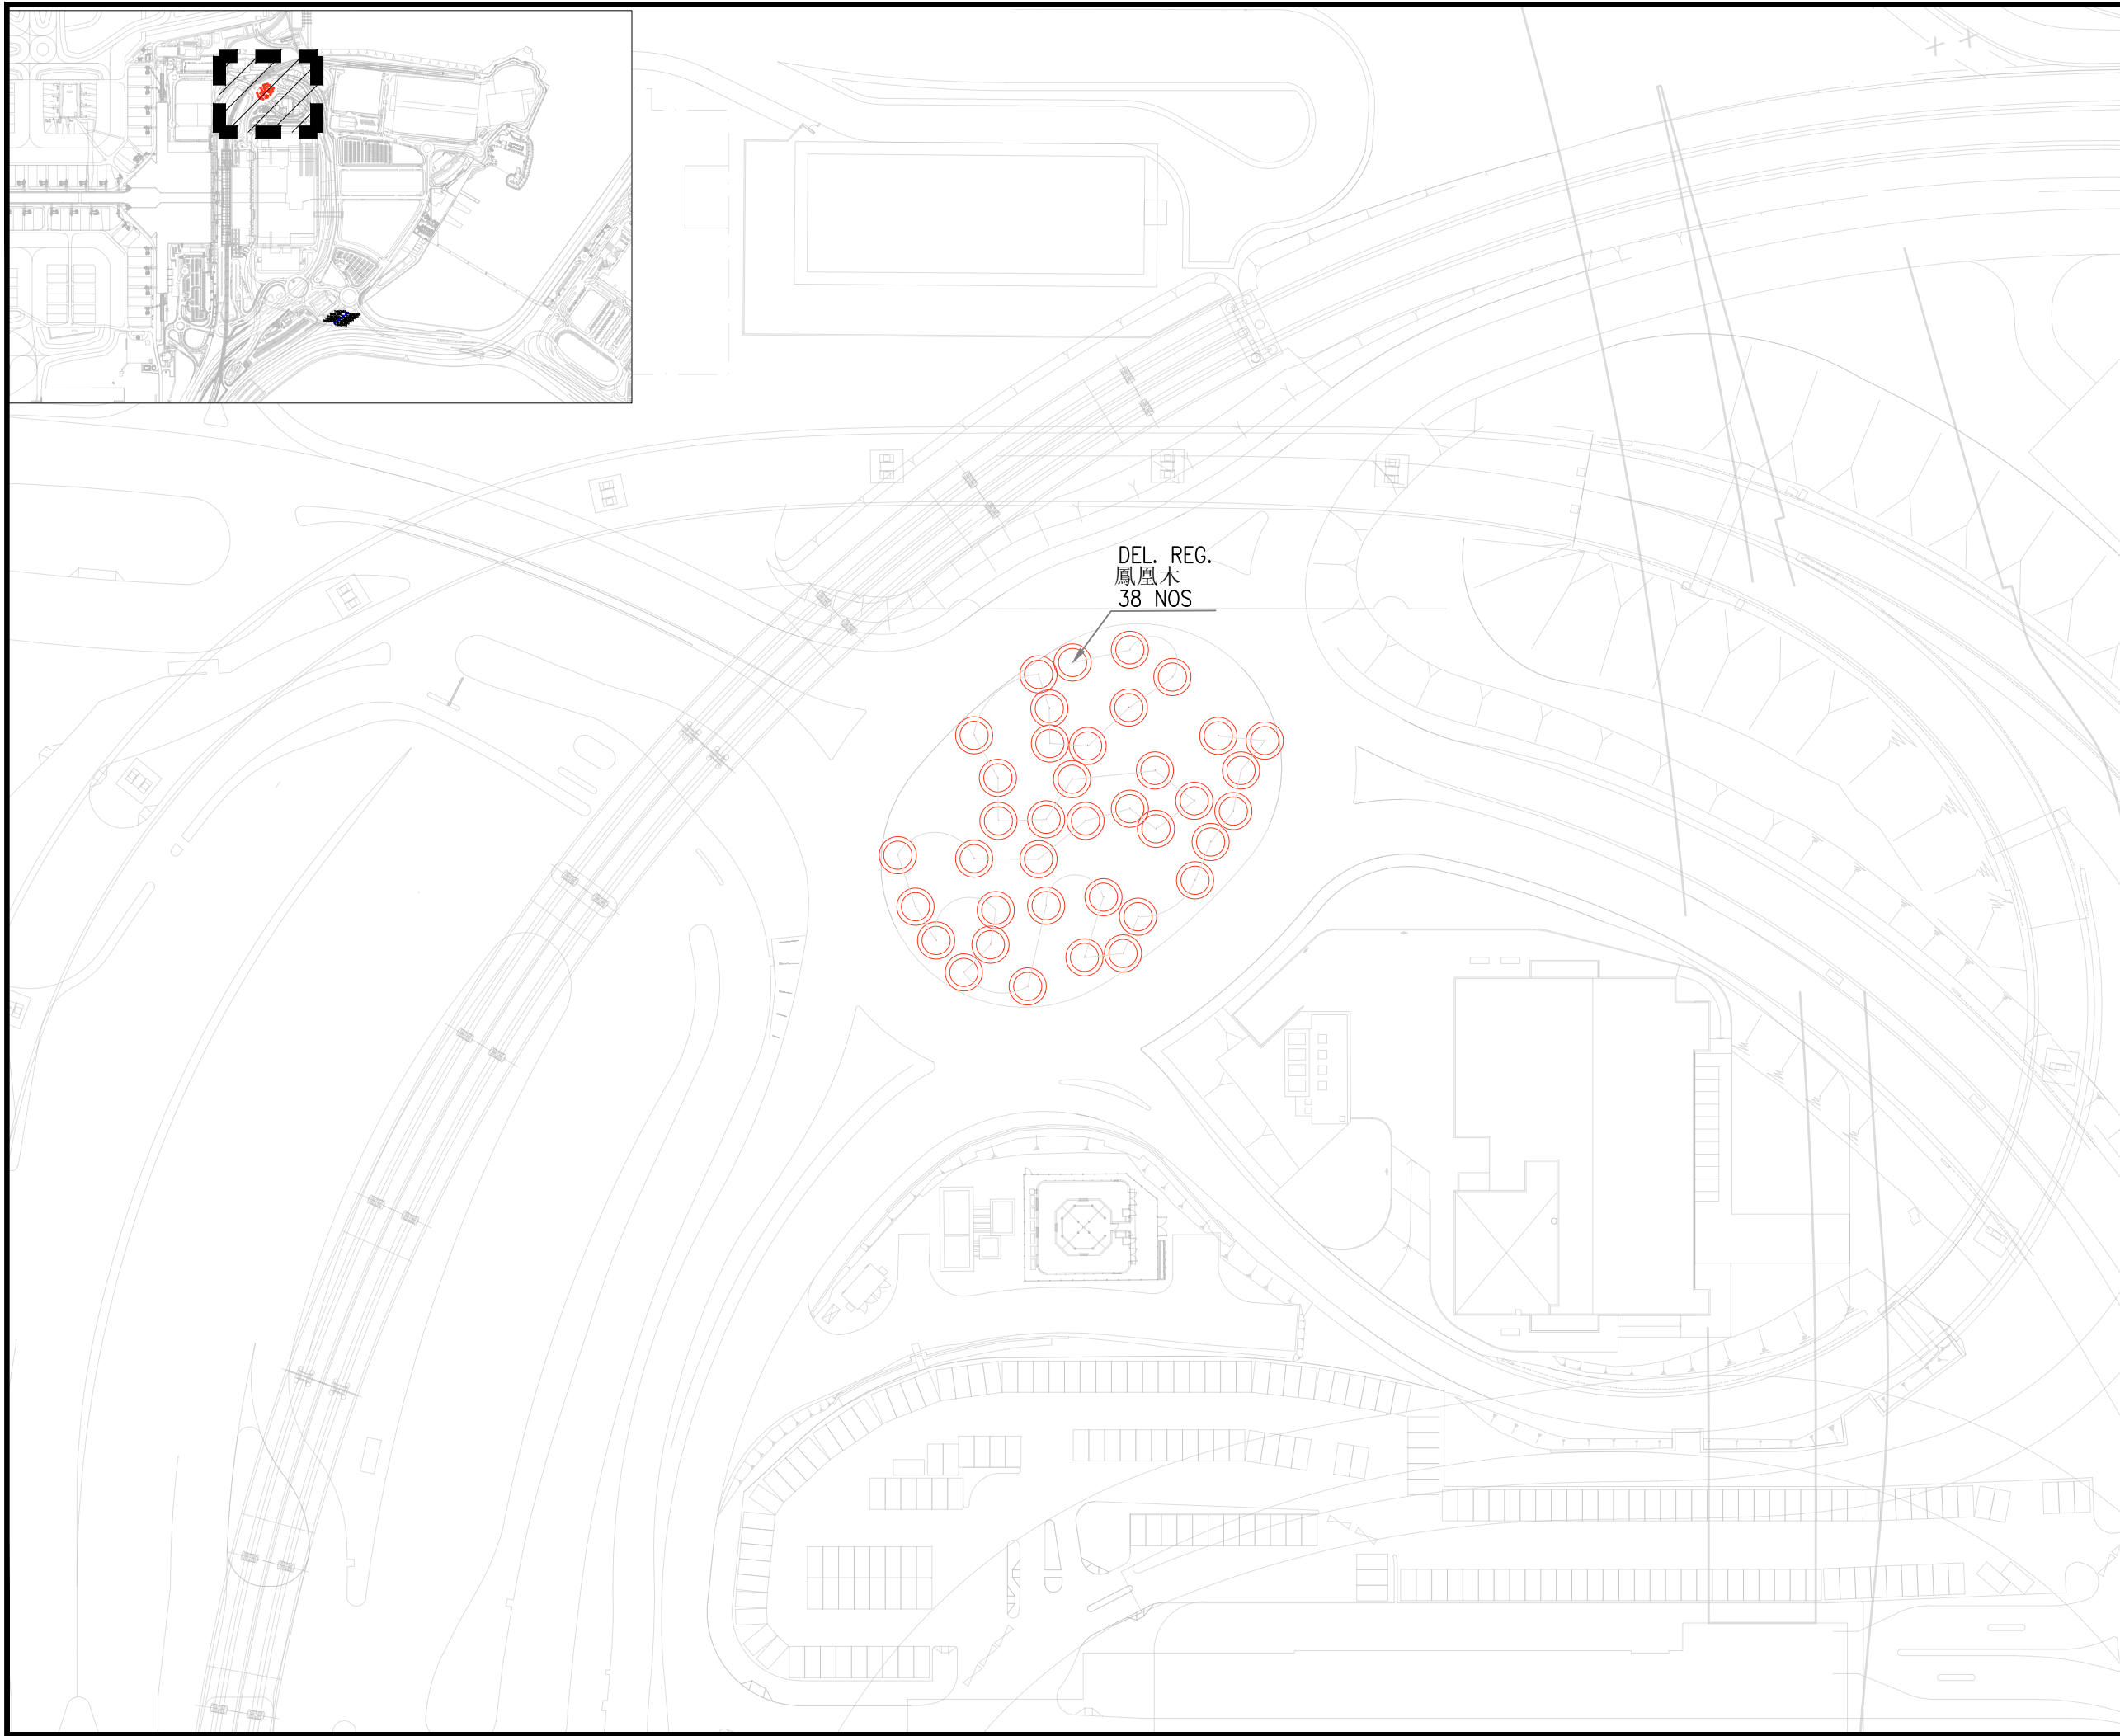

LEGEND

- DEL. REG. 鳳凰木
- CRA. UNI. 樹頭菜
- TAB. ROS. 紅花風鈴木
- BAU. VAR. 宮粉羊蹄甲
- PLU. RUB. 雞蛋花 (紅花)
- LAG. SPE. 大花紫薇
- SEN. SUR. 黃槐
- CAL. RIG. 紅千層
- TAB. CHR. 黃花風鈴木
- PRU. SUB. 廣州櫻
- TRANSPLANTED TREE RECIPIENT LOCATION

REVISION

SUFFIX	DESCRIPTION	DRAWN	CHECKED	DATE

CLIENT / ARCHITECT

AIRPORT AUTHORITY
HONG KONG

PROJECT NAME

Hong Kong International Airport
3RS Environmental Permit Consultancy
Services - Landscape and Visual Plan

DRAWING TITLE

COMPENSATORY PLANTING PLANS &
TRANSPLANTED TREES RECIPIENT LOCATIONS
(8 OF 8)

DRAWING INFORMATION

PROJECT NUMBER 0313181	
DRAWING NUMBER CP_8	REVISION 14 OCT 2022
FILE NAME	DATE
DESIGN / DRAWN BY JL	REVIEWED BY TF

SCALE
1:1000 @ A3

Environmental Resources Management
2509, 25/F, One Harbourfront,
18 Tak Fung Street, Hungghom, Kowloon,
Hong Kong