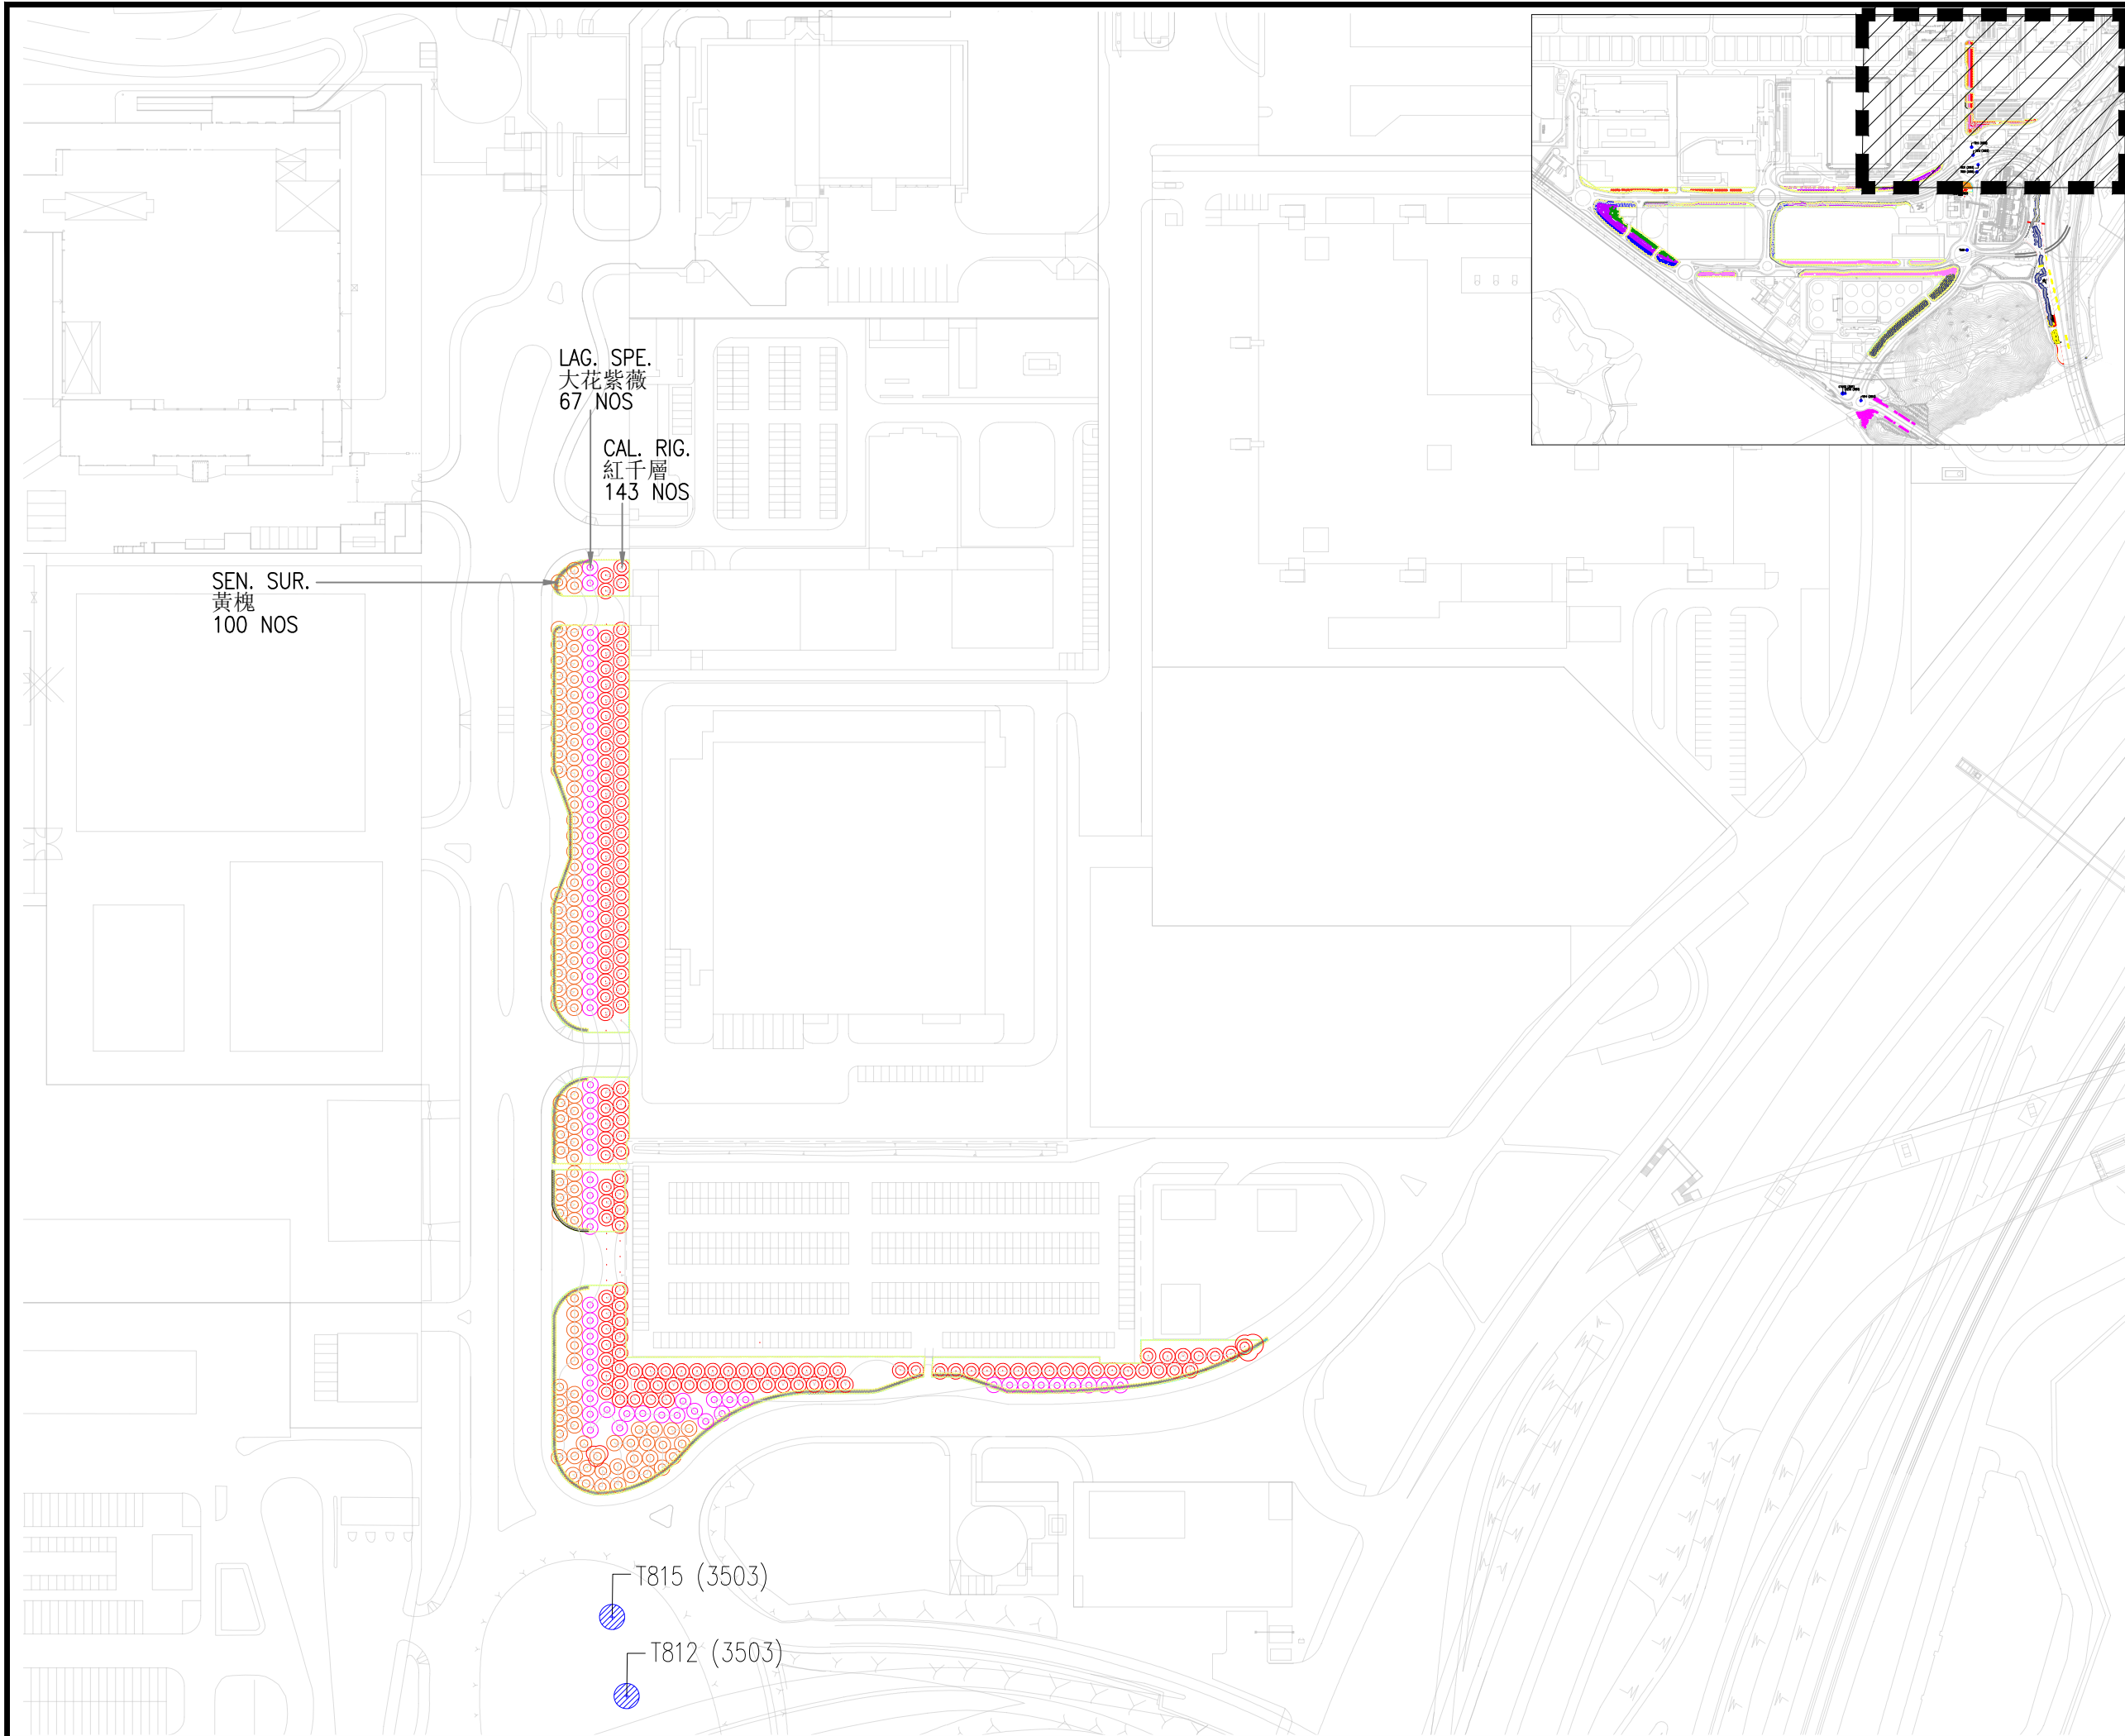

LEGEND

- DEL. REG. 鳳凰木
- CRA. UNI. 樹頭菜
- TAB. ROS. 紅花風鈴木
- BAU. VAR. 宮粉羊蹄甲
- PLU. RUB. 雞蛋花 (紅花)
- LAG. SPE. 大花紫薇
- SEN. SUR. 黃槐
- CAL. RIG. 紅千層
- TAB. CHR. 黃花風鈴木
- PRU. SUB. 廣州櫻
- TRANSPLANTED TREE RECIPIENT LOCATION

REVISION

SUFFIX	DESCRIPTION	DRAWN	CHECKED	DATE

CLIENT / ARCHITECT

**AIRPORT AUTHORITY
HONG KONG**

PROJECT NAME

Hong Kong International Airport
3RS Environmental Permit Consultancy
Services - Landscape and Visual Plan

DRAWING TITLE

COMPENSATORY PLANTING PLANS &
TRANSPLANTED TREES RECIPIENT LOCATIONS
(3 OF 8)

DRAWING INFORMATION

PROJECT NUMBER	0313181	
DRAWING NUMBER	CP_3	REVISION 14 OCT 2022
FILE NAME	DATE	
DESIGN / DRAWN BY	JL	REVIEWED BY TF
PLANTING PLAN (3 OF 6)	SCALE 1:2000 @ A3	

Environmental Resources Management
2509, 25/F, One Harbourfront,
18 Tak Fung Street, Hungghom, Kowloon,
Hong Kong

COPYRIGHT RESERVED

LAG. SPE.
大花紫薇
67 NOS

CAL. RIG.
紅千層
143 NOS

SEN. SUR.
黃槐
100 NOS

T815 (3503)

T812 (3503)