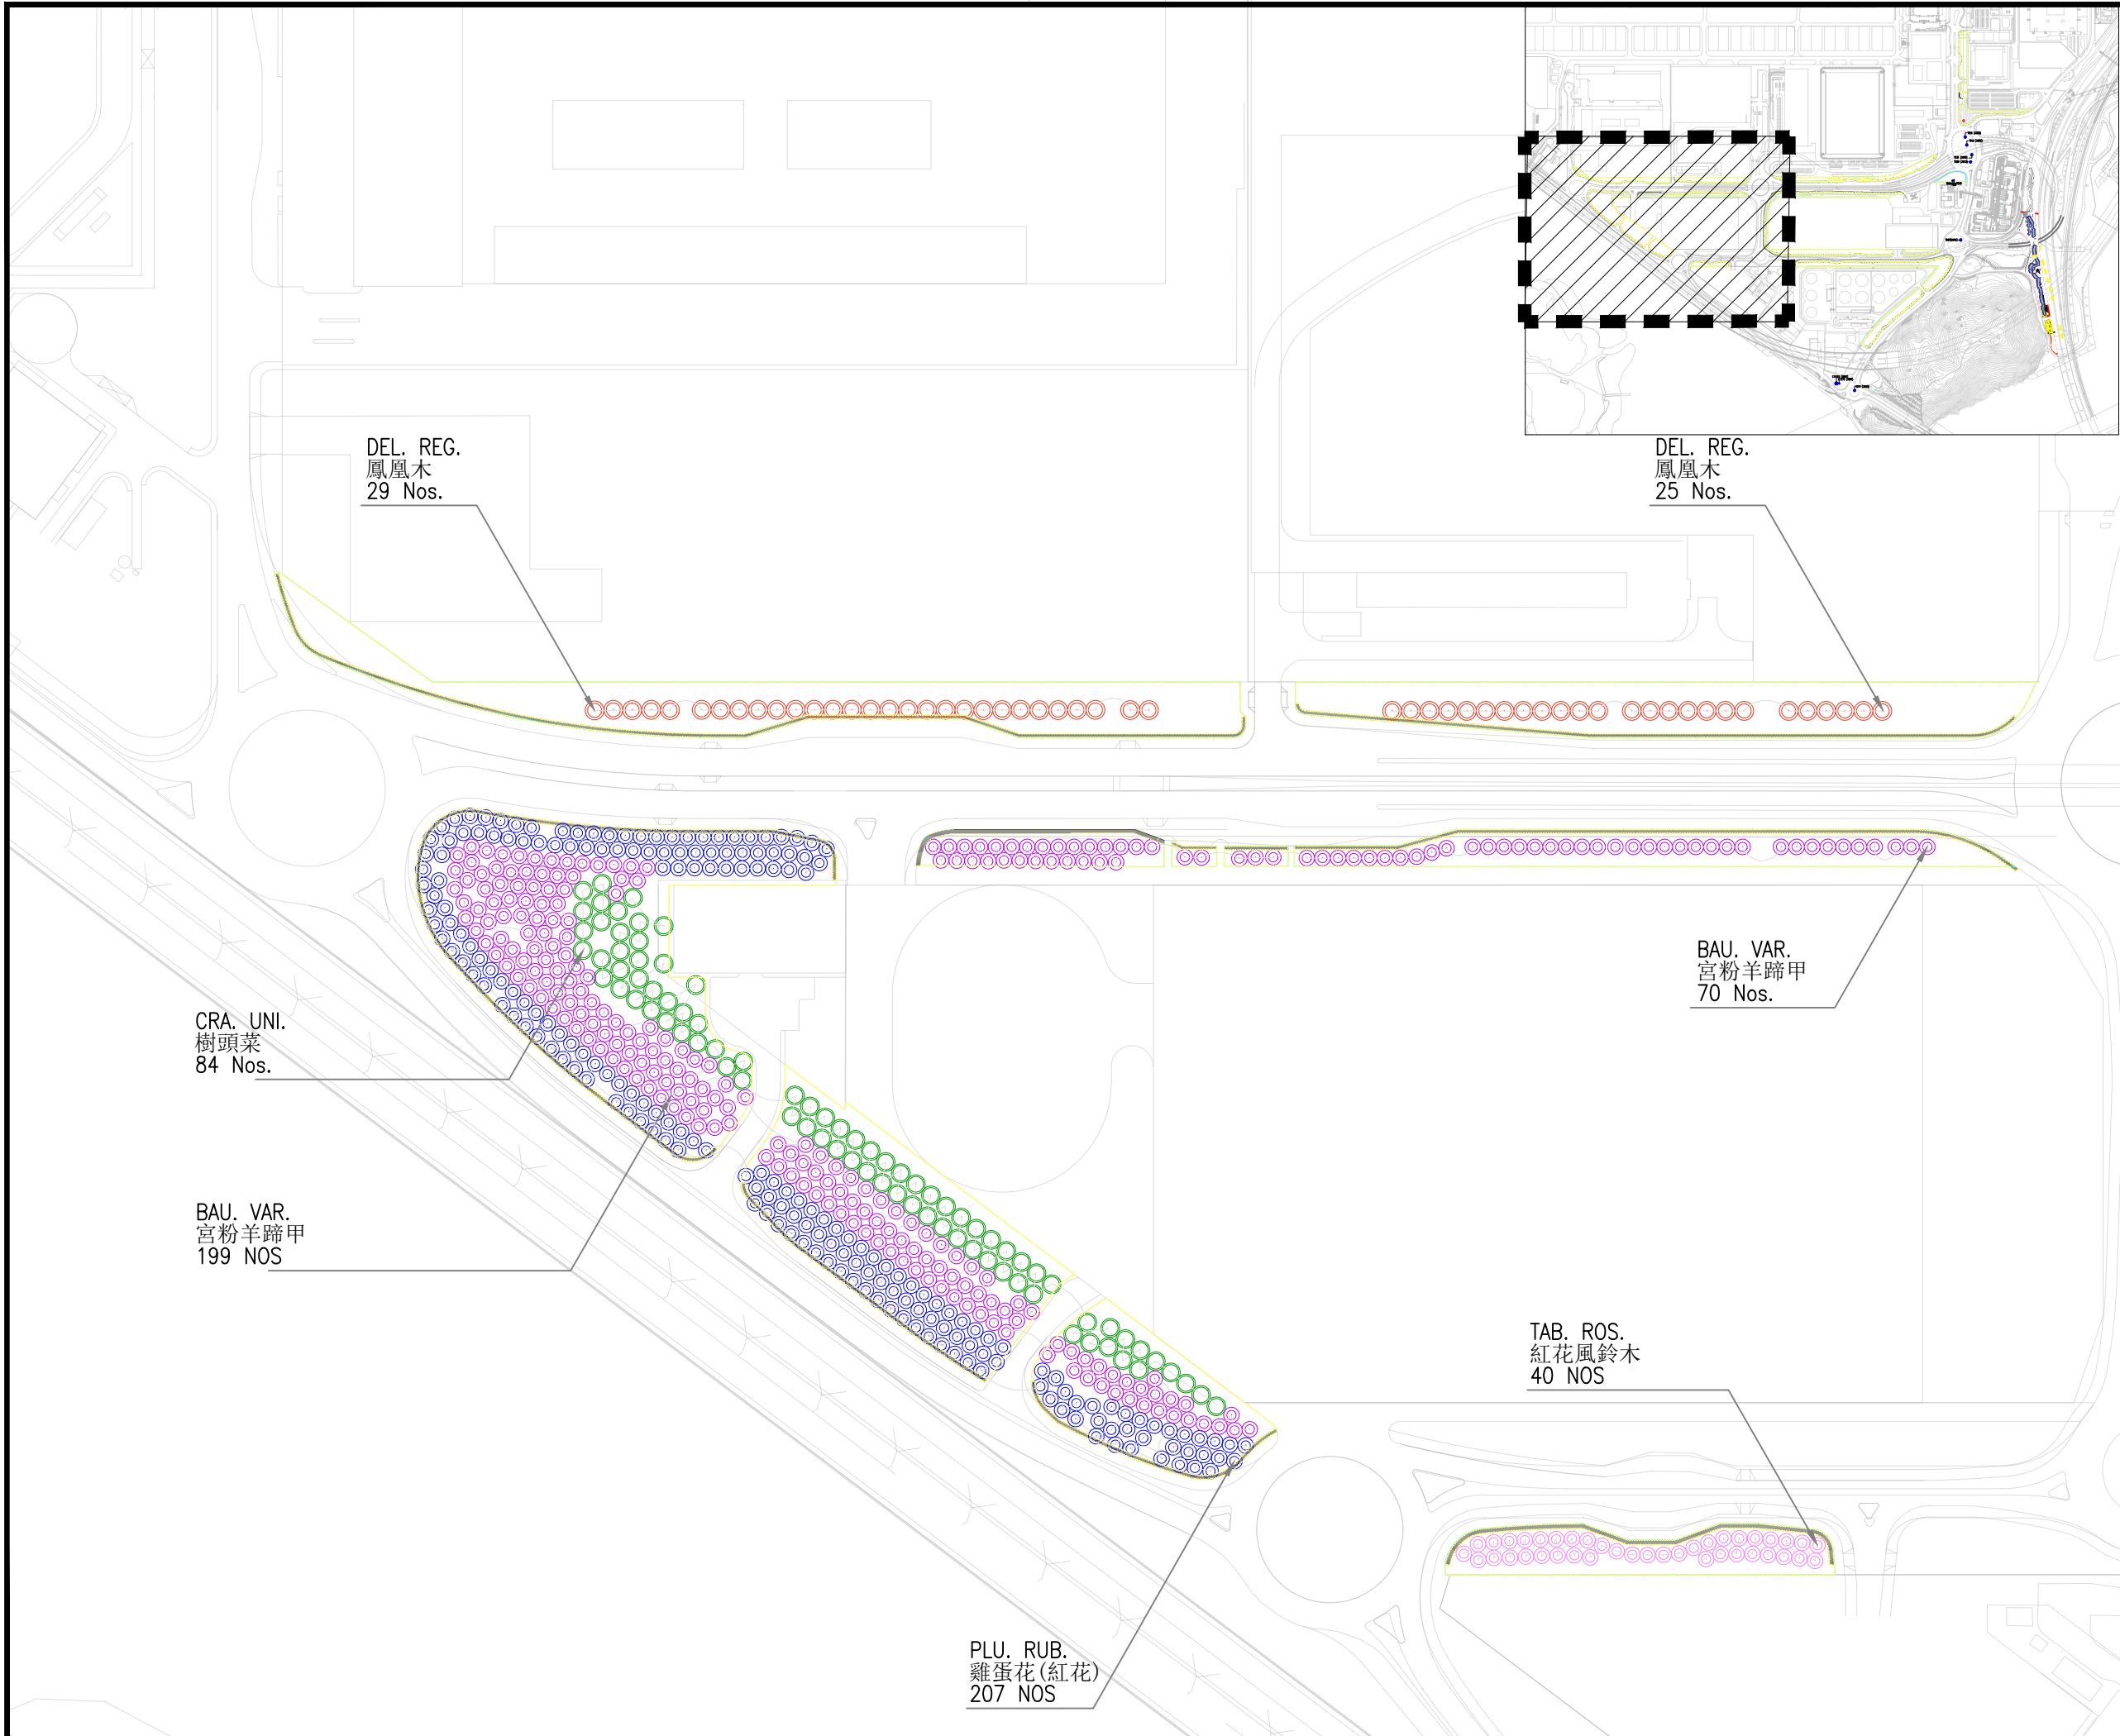

LEGEND

- DEL. REG. 鳳凰木
- CRA. UNI. 樹頭菜
- TAB. ROS. 紅花風鈴木
- BAU. VAR. 宮粉羊蹄甲
- PLU. RUB. 雞蛋花(紅花)
- LAG. SPE. 大花紫薇
- SEN. SUR. 黃槐
- CAL. RIG. 紅千層
- TAB. CHR. 黃花風鈴木
- PRU. SUB. 廣州櫻
- TRANSPLANTED TREE RECIPIENT LOCATION

REVISION

SUFFIX	DESCRIPTION	DRAWN	CHECKED	DATE

CLIENT / ARCHITECT

**AIRPORT AUTHORITY
HONG KONG**

PROJECT NAME

Hong Kong International Airport
3RS Environmental Permit Consultancy
Services - Landscape and Visual Plan

DRAWING TITLE

COMPENSATORY PLANTING PLANS &
TRANSPLANTED TREES RECIPIENT LOCATIONS
(1 OF 8)

DRAWING INFORMATION

PROJECT NUMBER		0313181	
DRAWING NUMBER	CP_1	REVISION	14 OCT 2022
FILE NAME		DATE	
DESIGN / DRAWN BY	JL	REVIEWED BY	TF

SCALE

1:2000 @ A3

Environmental Resources Management
2509, 25/F, One Harbourfront,
18 Tak Fung Street, Hungghom, Kowloon,
Hong Kong

COPYRIGHT RESERVED