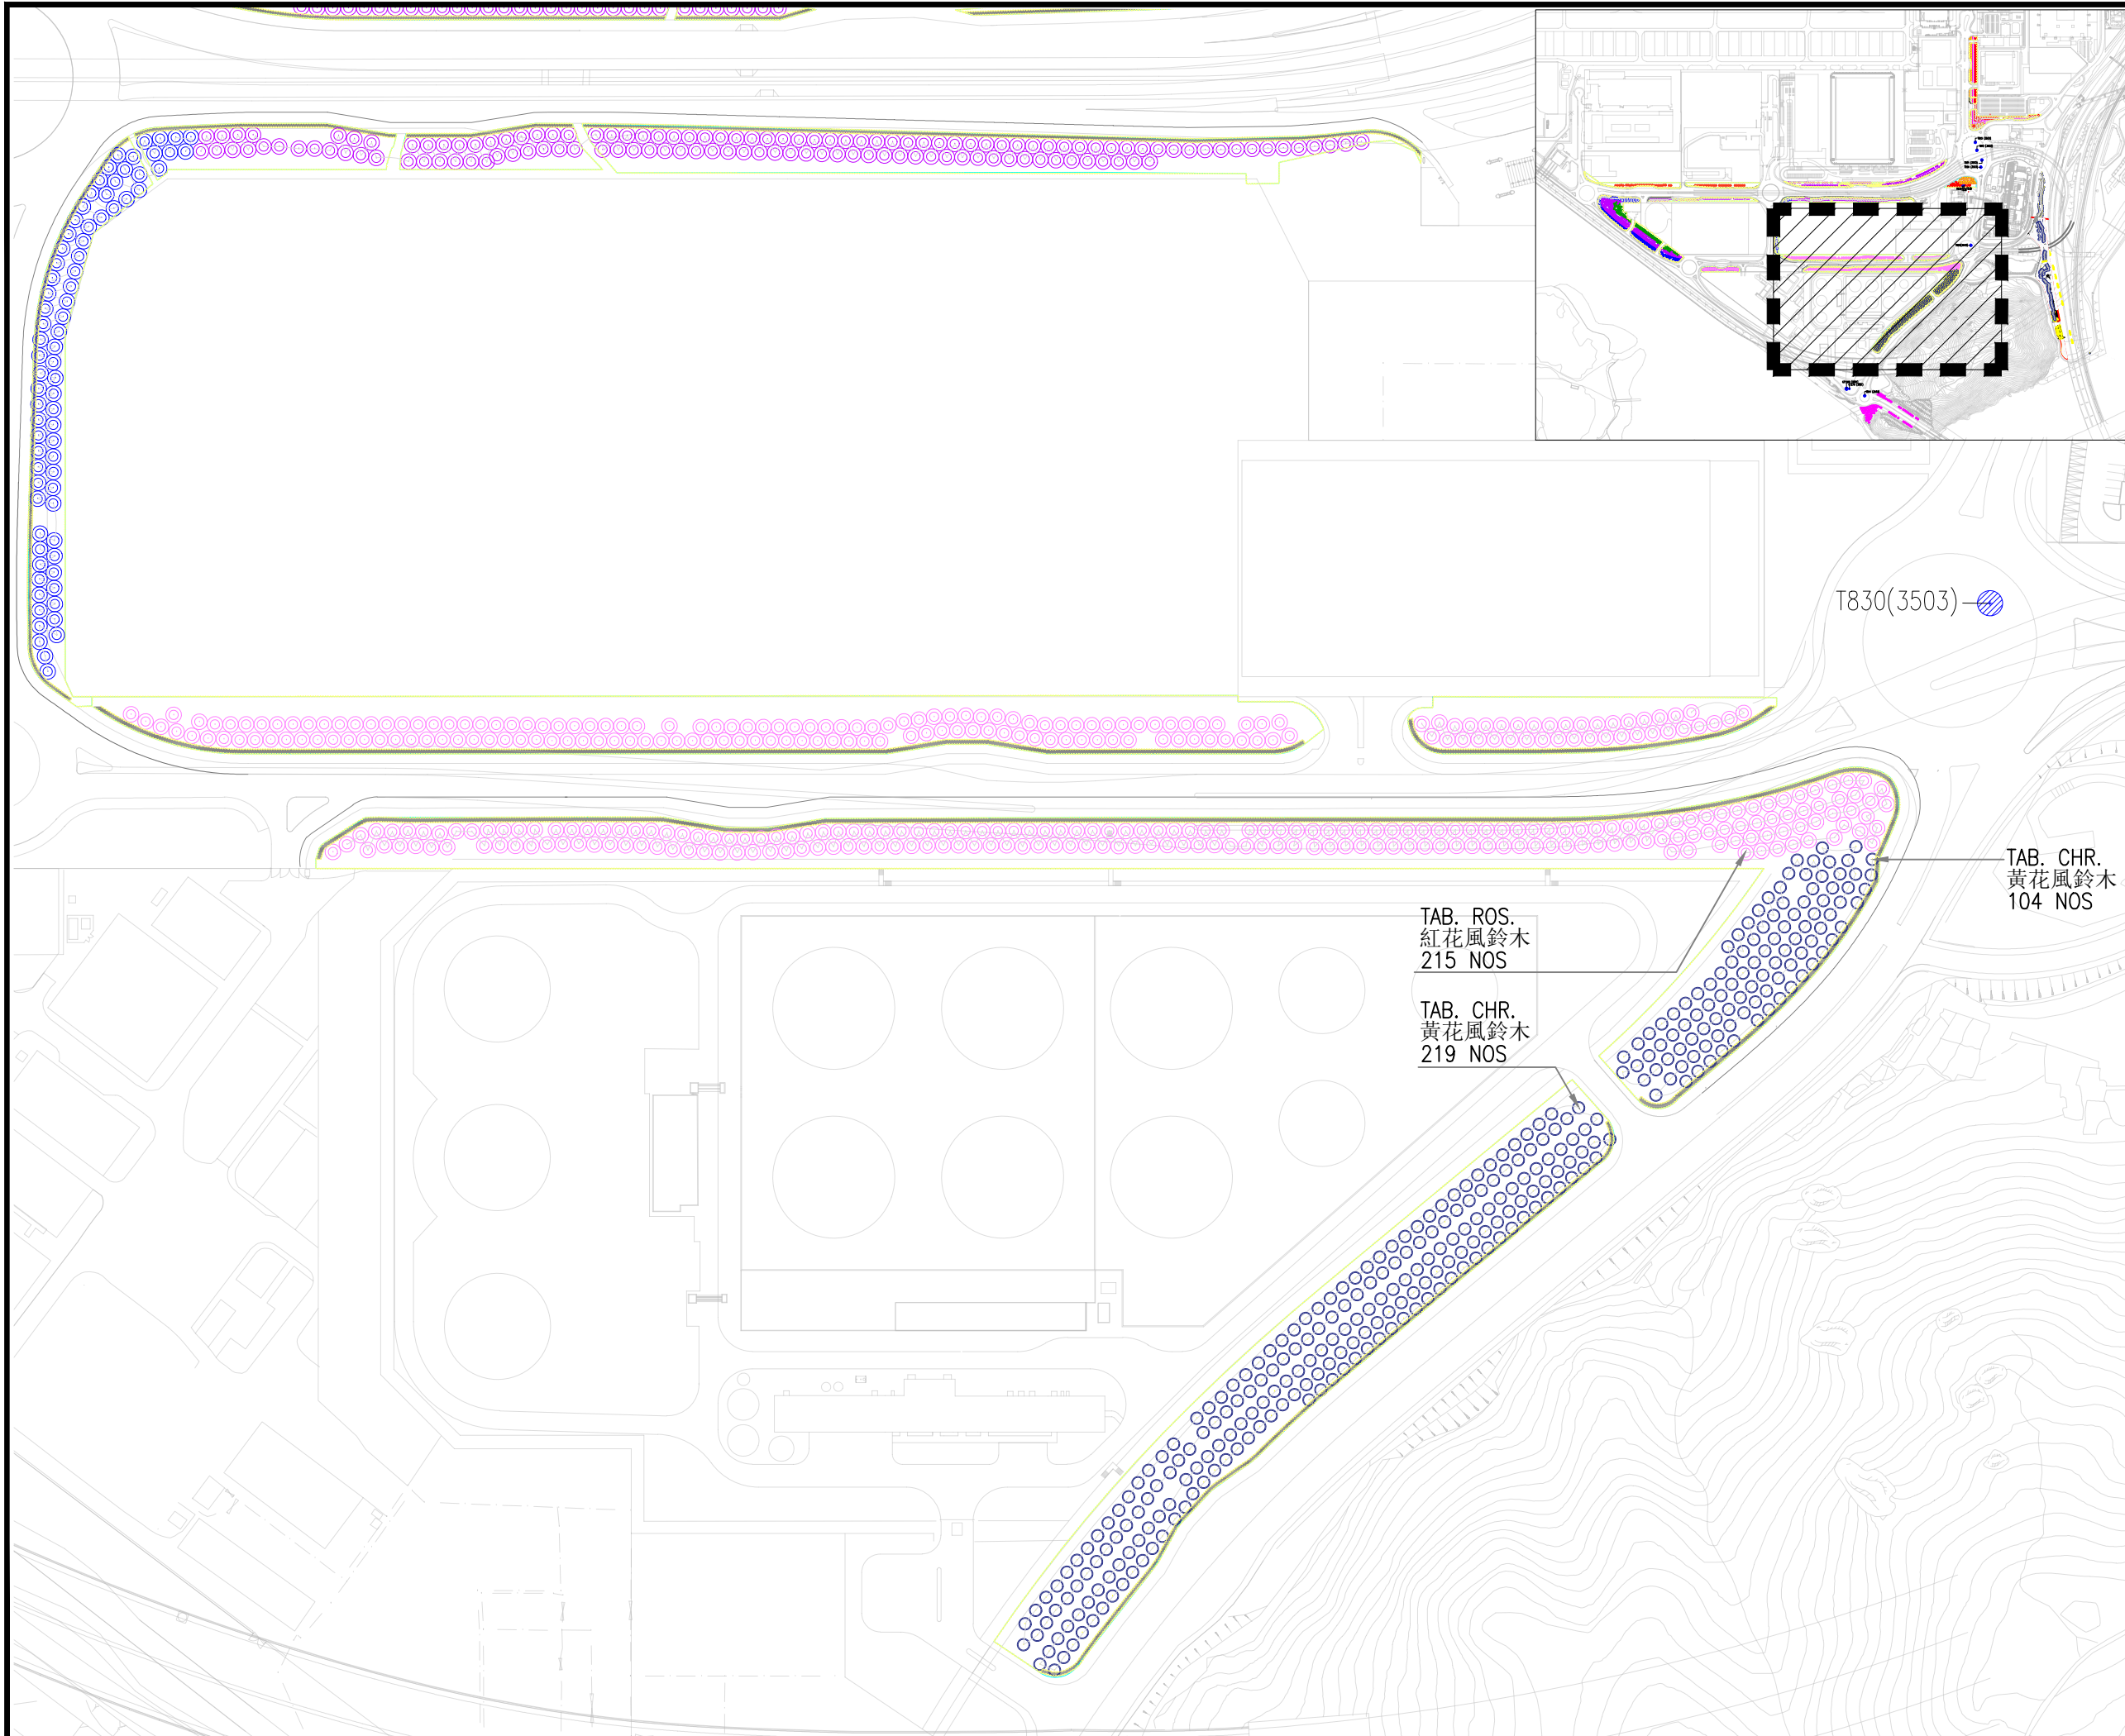

LEGEND

- DEL. REG. 鳳凰木
- CRA. UNI. 樹頭菜
- TAB. ROS. 紅花風鈴木
- BAU. VAR. 宮粉羊蹄甲
- PLU. RUB. 雞蛋花 (紅花)
- LAG. SPE. 大花紫薇
- SEN. SUR. 黃槐
- CAL. RIG. 紅千層
- TAB. CHR. 黃花風鈴木
- PRU. SUB. 廣州櫻
- TRANSPLANTED TREE RECIPIENT LOCATION

REVISION

SUFFIX	DESCRIPTION	DRAWN	CHECKED	DATE

CLIENT / ARCHITECT

**AIRPORT AUTHORITY
HONG KONG**

PROJECT NAME

Hong Kong International Airport
3RS Environmental Permit Consultancy
Services - Landscape and Visual Plan

DRAWING TITLE

COMPENSATORY PLANTING PLANS &
TRANSPLANTED TREES RECIPIENT LOCATIONS
(5 OF 8)

DRAWING INFORMATION

PROJECT NUMBER	0313181	
DRAWING NUMBER	CP_5	REVISION 14 OCT 2022
FILE NAME	DATE	
DESIGN / DRAWN BY	JL	REVIEWED BY TF

SCALE

1:2000 @ 3A

Environmental Resources Management
2509, 25/F, One Harbourfront,
18 Tak Fung Street, Hungghom, Kowloon,
Hong Kong