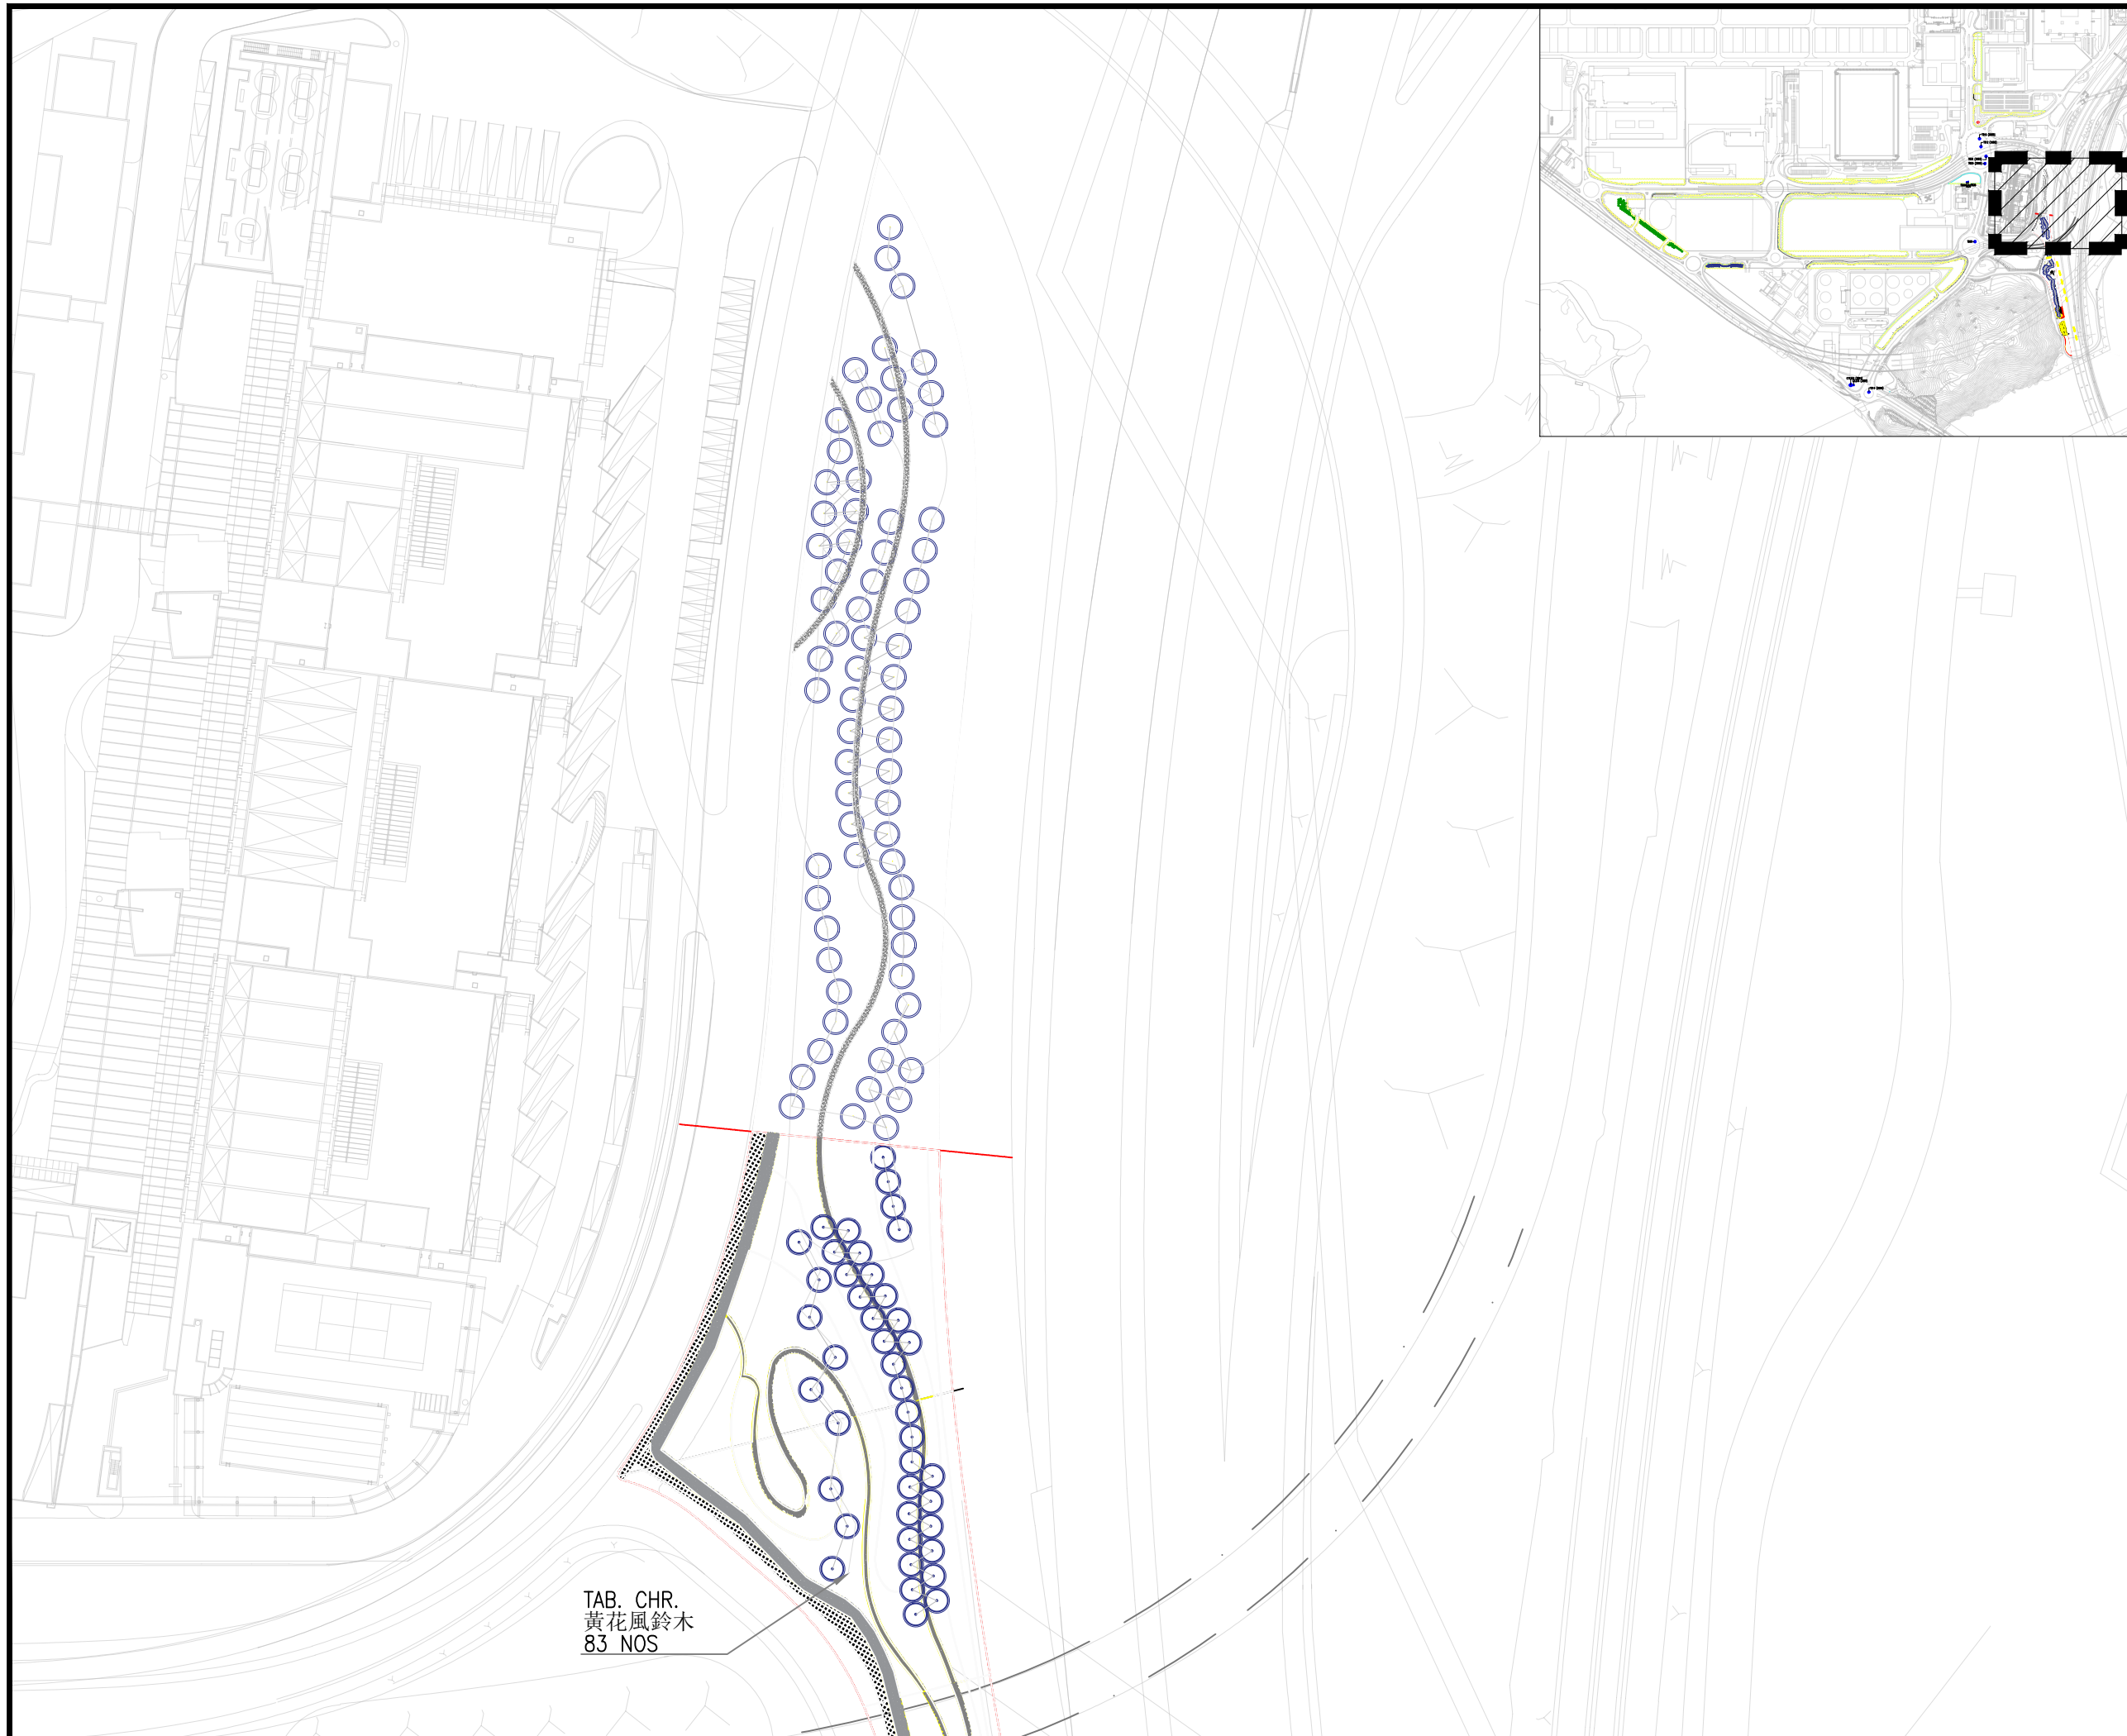

TAB. CHR.
黃花風鈴木
83 NOS

1. LEGEND
2. DEL. REG. 鳳凰木
   - CRA. UNI. 樹頭菜
   - TAB. ROS. 紅花風鈴木
   - BAU. VAR. 宮粉羊蹄甲
   - PLU. RUB. 雞蛋花 (紅花)
   - LAG. SPE. 大花紫薇
   - SEN. SUR. 黃槐
   - CAL. RIG. 紅千層
   - TAB. CHR. 黃花風鈴木
   - PRU. SUB. 廣州櫻
   - TRANSPLANTED TREE RECIPIENT LOCATION

REVISION

SUFFIX	DESCRIPTION	DRAWN	CHECKED	DATE

CLIENT / ARCHITECT

**AIRPORT AUTHORITY
HONG KONG**

PROJECT NAME

Hong Kong International Airport
3RS Environmental Permit Consultancy
Services - Landscape and Visual Plan

DRAWING TITLE

COMPENSATORY PLANTING PLANS &
TRANSPLANTED TREES RECIPIENT LOCATIONS
(4 OF 8)

DRAWING INFORMATION

PROJECT NUMBER	0313181	
DRAWING NUMBER	CP_4	REVISION 14 OCT 2022
FILE NAME	DATE	
DESIGN / DRAWN BY	JL	REVIEWED BY TF

SCALE

1:1000 @ A3

Environmental Resources Management
2509, 25/F, One Harbourfront,
18 Tak Fung Street, Hungghom, Kowloon,
Hong Kong